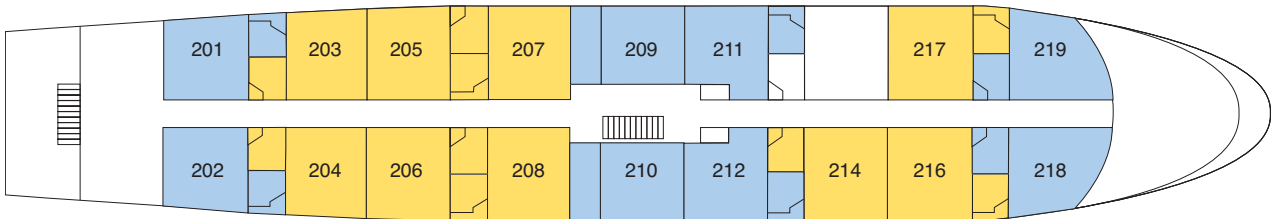

Lord of the Glens Deck Plan

THOMAS TELFORD DECK

ALEXANDER GRAHAM BELL DECK

DAVID ROBERTS DECK

JAMES WATT DECK

- | | | | |
|---|---------------------------|---|----------------------------|
|  | CATEGORY FOUR STATE CABIN |  | CATEGORY THREE STATE CABIN |
|  | CATEGORY TWO STATE CABIN |  | CATEGORY ONE STATE CABIN |