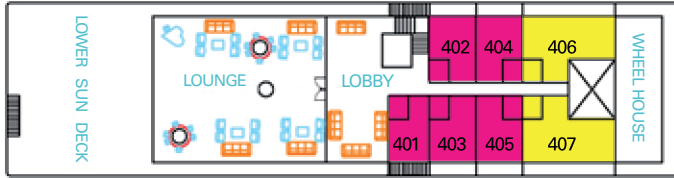

SS Misr

SUN DECK

DECK 4

PORTSIDE CABINS

DECK 3

STARBOARD CABINS

DECK 2

DECK 1

S/S MISR
GENERAL ARRANGEMENT
SCALE 1:100

- Main deck cabin ■
- Upper deck cabin ■
- Single cabin ■
- Suite ■
- Panorama suite ■