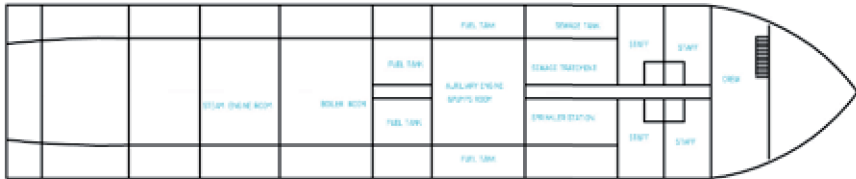

SS Misr

SUN DECK

DECK 4

PORTSIDE CABINS

DECK 3

STARBOARD CABINS

DECK 2

DECK 1

S/S MISR
GENERAL ARRANGEMENT
SCALE 1:100

- Main deck cabin ■
- Upper deck cabin ■
- Single cabin ■
- Suite ■
- Panorama suite ■