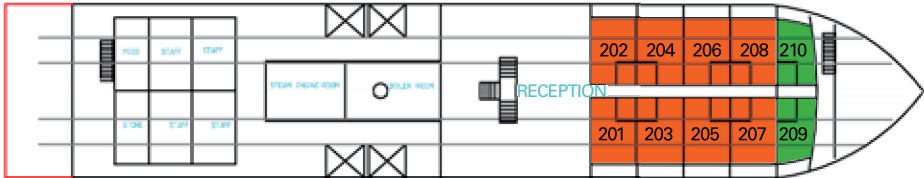

SS Misr

SUN DECK

DECK 4

PORTSIDE CABINS

DECK 3

STARBOARD CABINS

DECK 2

DECK 1

S/S MISR
GENERAL ARRANGEMENT
SCALE 1:100

- Main deck cabin ■
- Upper deck cabin ■
- Single cabin ■
- Suite ■
- Panorama suite ■