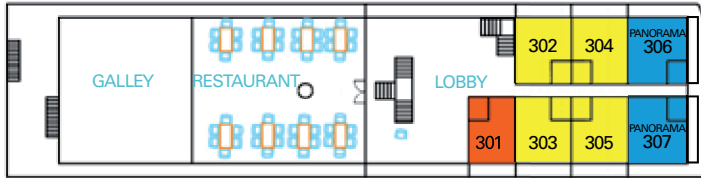

SS Misr

SUN DECK

DECK 4

PORTSIDE CABINS

DECK 3

STARBOARD CABINS

DECK 2

DECK 1

S/S MISR
GENERAL ARRANGEMENT
SCALE 1:100

- Main deck cabin ■
- Upper deck cabin ■
- Single cabin ■
- Suite ■
- Panorama suite ■