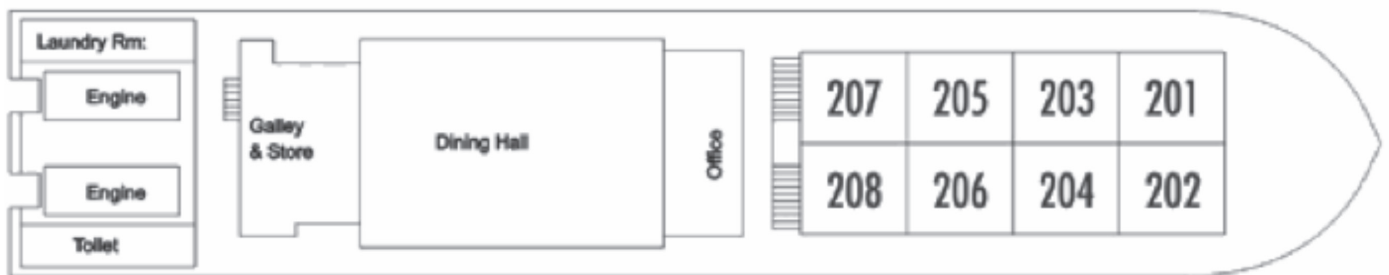

RV Pandaw II

UPPER DECK

MAIN DECK

ELEVATION