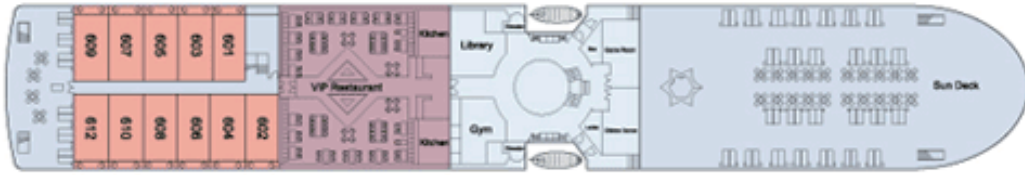

# MV Century Paragon

■ Presidential suite   
 ■ Executive Suite   
 ■ Junior Suite   
 ■ Deluxe Cabin

Sun Deck

Observation Deck

Bridge Deck

Promenade Deck

Upper Deck

Main Deck

Bottom Deck