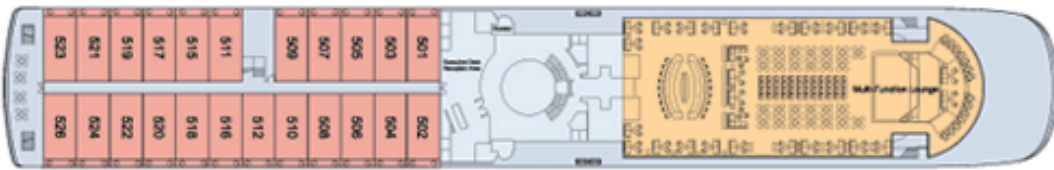

# MV Century Paragon

■ Presidential suite   
 ■ Executive Suite   
 ■ Junior Suite   
 ■ Deluxe Cabin

Sun Deck

Observation Deck

Bridge Deck

Promenade Deck

Upper Deck

Main Deck

Bottom Deck