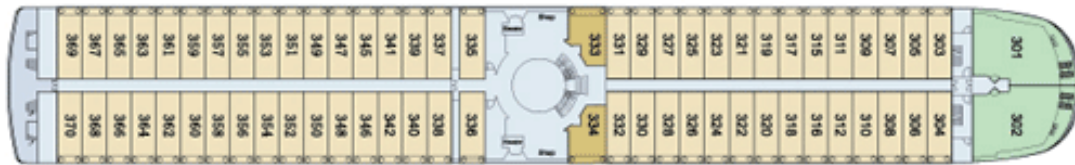

# MV Century Paragon

■ Presidential suite   
 ■ Executive Suite   
 ■ Junior Suite   
 ■ Deluxe Cabin

Sun Deck

Observation Deck

Bridge Deck

Promenade Deck

Upper Deck

Main Deck

Bottom Deck