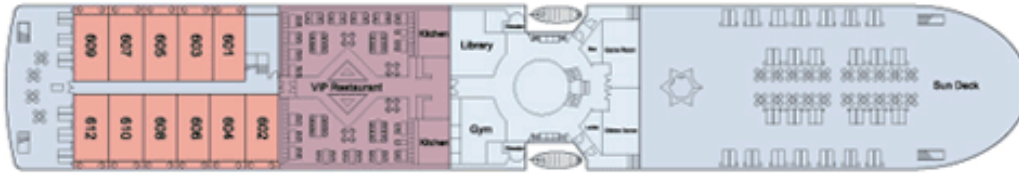

# MV Century Legend

■ Presidential suite    
 ■ Executive Suite    
 ■ Junior Suite    
 ■ Deluxe Cabin

Sun Deck

Observation Deck

Bridge Deck

Promenade Deck

Upper Deck

Main Deck

Bottom Deck