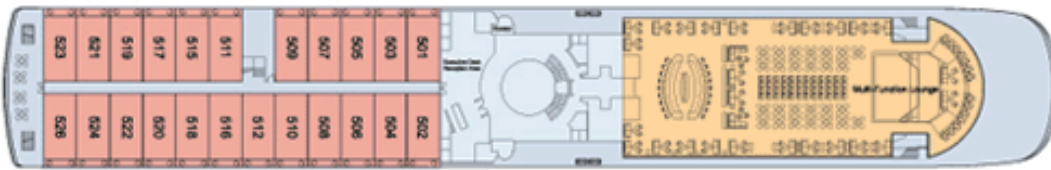

# MV Century Legend

■ Presidential suite    
 ■ Executive Suite    
 ■ Junior Suite    
 ■ Deluxe Cabin

Sun Deck

Observation Deck

Bridge Deck

Promenade Deck

Upper Deck

Main Deck

Bottom Deck